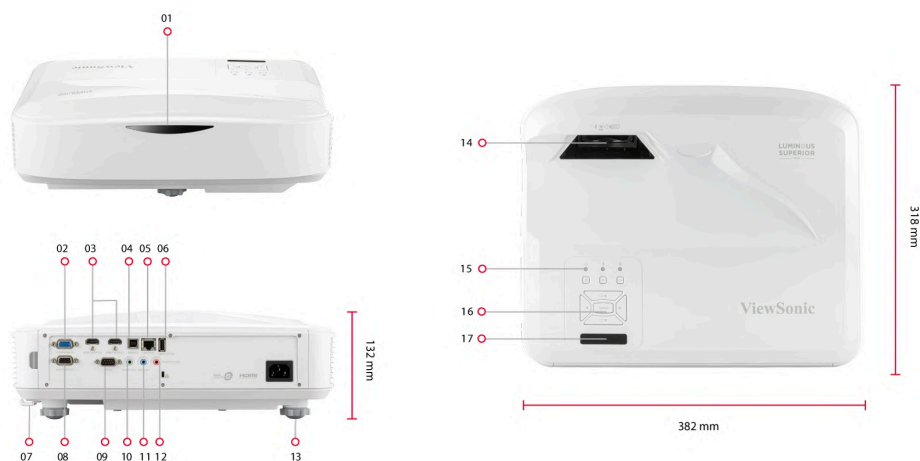

Sản phẩm Mô tả

The LS832WU is part of ViewSonic's Luminous Superior series, a lamp-free high brightness projector lineup designed for both commercial and educational spaces. This advanced 5,000 ANSI Lumens WUXGA ultra short throw laser projector is a go-to digital signage solution for public and commercial applications, such as museums, storefronts, shopping malls, and airports. The LS832WU's 0.25 ultra short throw ratio allows for a 100" screen from only 28 cm away, and the screen size can be further expanded up to 170", offering a lower cost-per-inch compared to other types of commercial displays. Adopting the 2nd generation Laser Phosphor technology, it produces consistent high brightness for up to 30,000 hours lifespan. With H/V keystone and 4 corner image adjustment, the LS832WU also offers flexible installation options. Complete with comprehensive LAN control, it enables centralized management of multiple devices and is compatible with Crestron, AMX, Extron, and PJ Link AV control systems.

15. LED Indicator
16. Keypad
17. Top IR

Ghé thăm Chúng tôi

www.viewsonic.com

THÔNG SỐ KỸ THUẬT

Hệ thống chiếu:	0.67" WUXGA
Độ phân giải gốc:	1920x1200
Độ sáng:	5000 (ANSI Lumens)
Brightness (Center Lumens):	6000
Độ tương phản:	3000000:1
Display Color:	1.07 Billion Colors
Loại nguồn sáng:	Laser Phosphor
Light Source Life (hours) with Normal Mode:	20000
Light Source Life (hours) with SuperEco Mode:	30000
Ống kính:	F=2.44, f=3.70mm
Chênh lệch chiếu:	133%±3%
Tỷ lệ chiếu:	0.253
Zoom quang học:	Fixed
Zoom kỹ thuật số:	0.8x-2.0x
Kích cỡ hình:	80"- 170"
Khoảng cách chiếu:	0.17-0.66m (100"@0.28m)
Keystone:	H: +/-10° , V: +/-10°
Tiếng ồn có thể nghe được (Normal):	34dB
Audible Noise (Eco):	28dB
Độ trễ đầu vào:	33.2ms
Hỗ trợ độ phân giải:	VGA(640 x 480) to 4K(3840 x 2160)
Tương thích HDTV:	480i, 480p, 576i, 576p, 720p, 1080i, 1080p, 2160p
Tần số ngang:	15K- 91KHz
Tốc độ quét dọc:	24- 85Hz