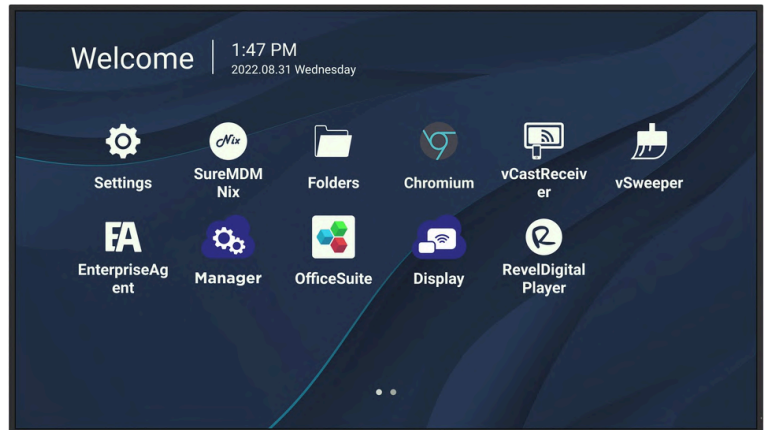

Sản phẩm Mô tả

With stunning 4K Ultra HD resolution, high brightness, and landscape and portrait modes, the CDE30 Series offers continuous and sustainable 24/7 display for both corporate and campus communication. Purpose-engineered for ease of use, the display is equipped with a Quad Core SoC to run multiple operations seamlessly, and its USB-C one-cable solution sorts for effortless connection with external devices. Designed for easy-to-operate continuous multimedia playback, the CDE30 Series offers cable-free screen casting and screen sharing through myViewBoard Display and vCast, which also supports Airplay and Chromecast. Remote management via the intuitive myViewBoard Manager makes changing content, broadcasting, and software updates a breeze. Available in six sizes ranging from 43" to 98", the CDE30 Series features HDMI input and output for seamless tiling of up to 9 screens, meeting the communication needs of any campus, corporate, or retail space.